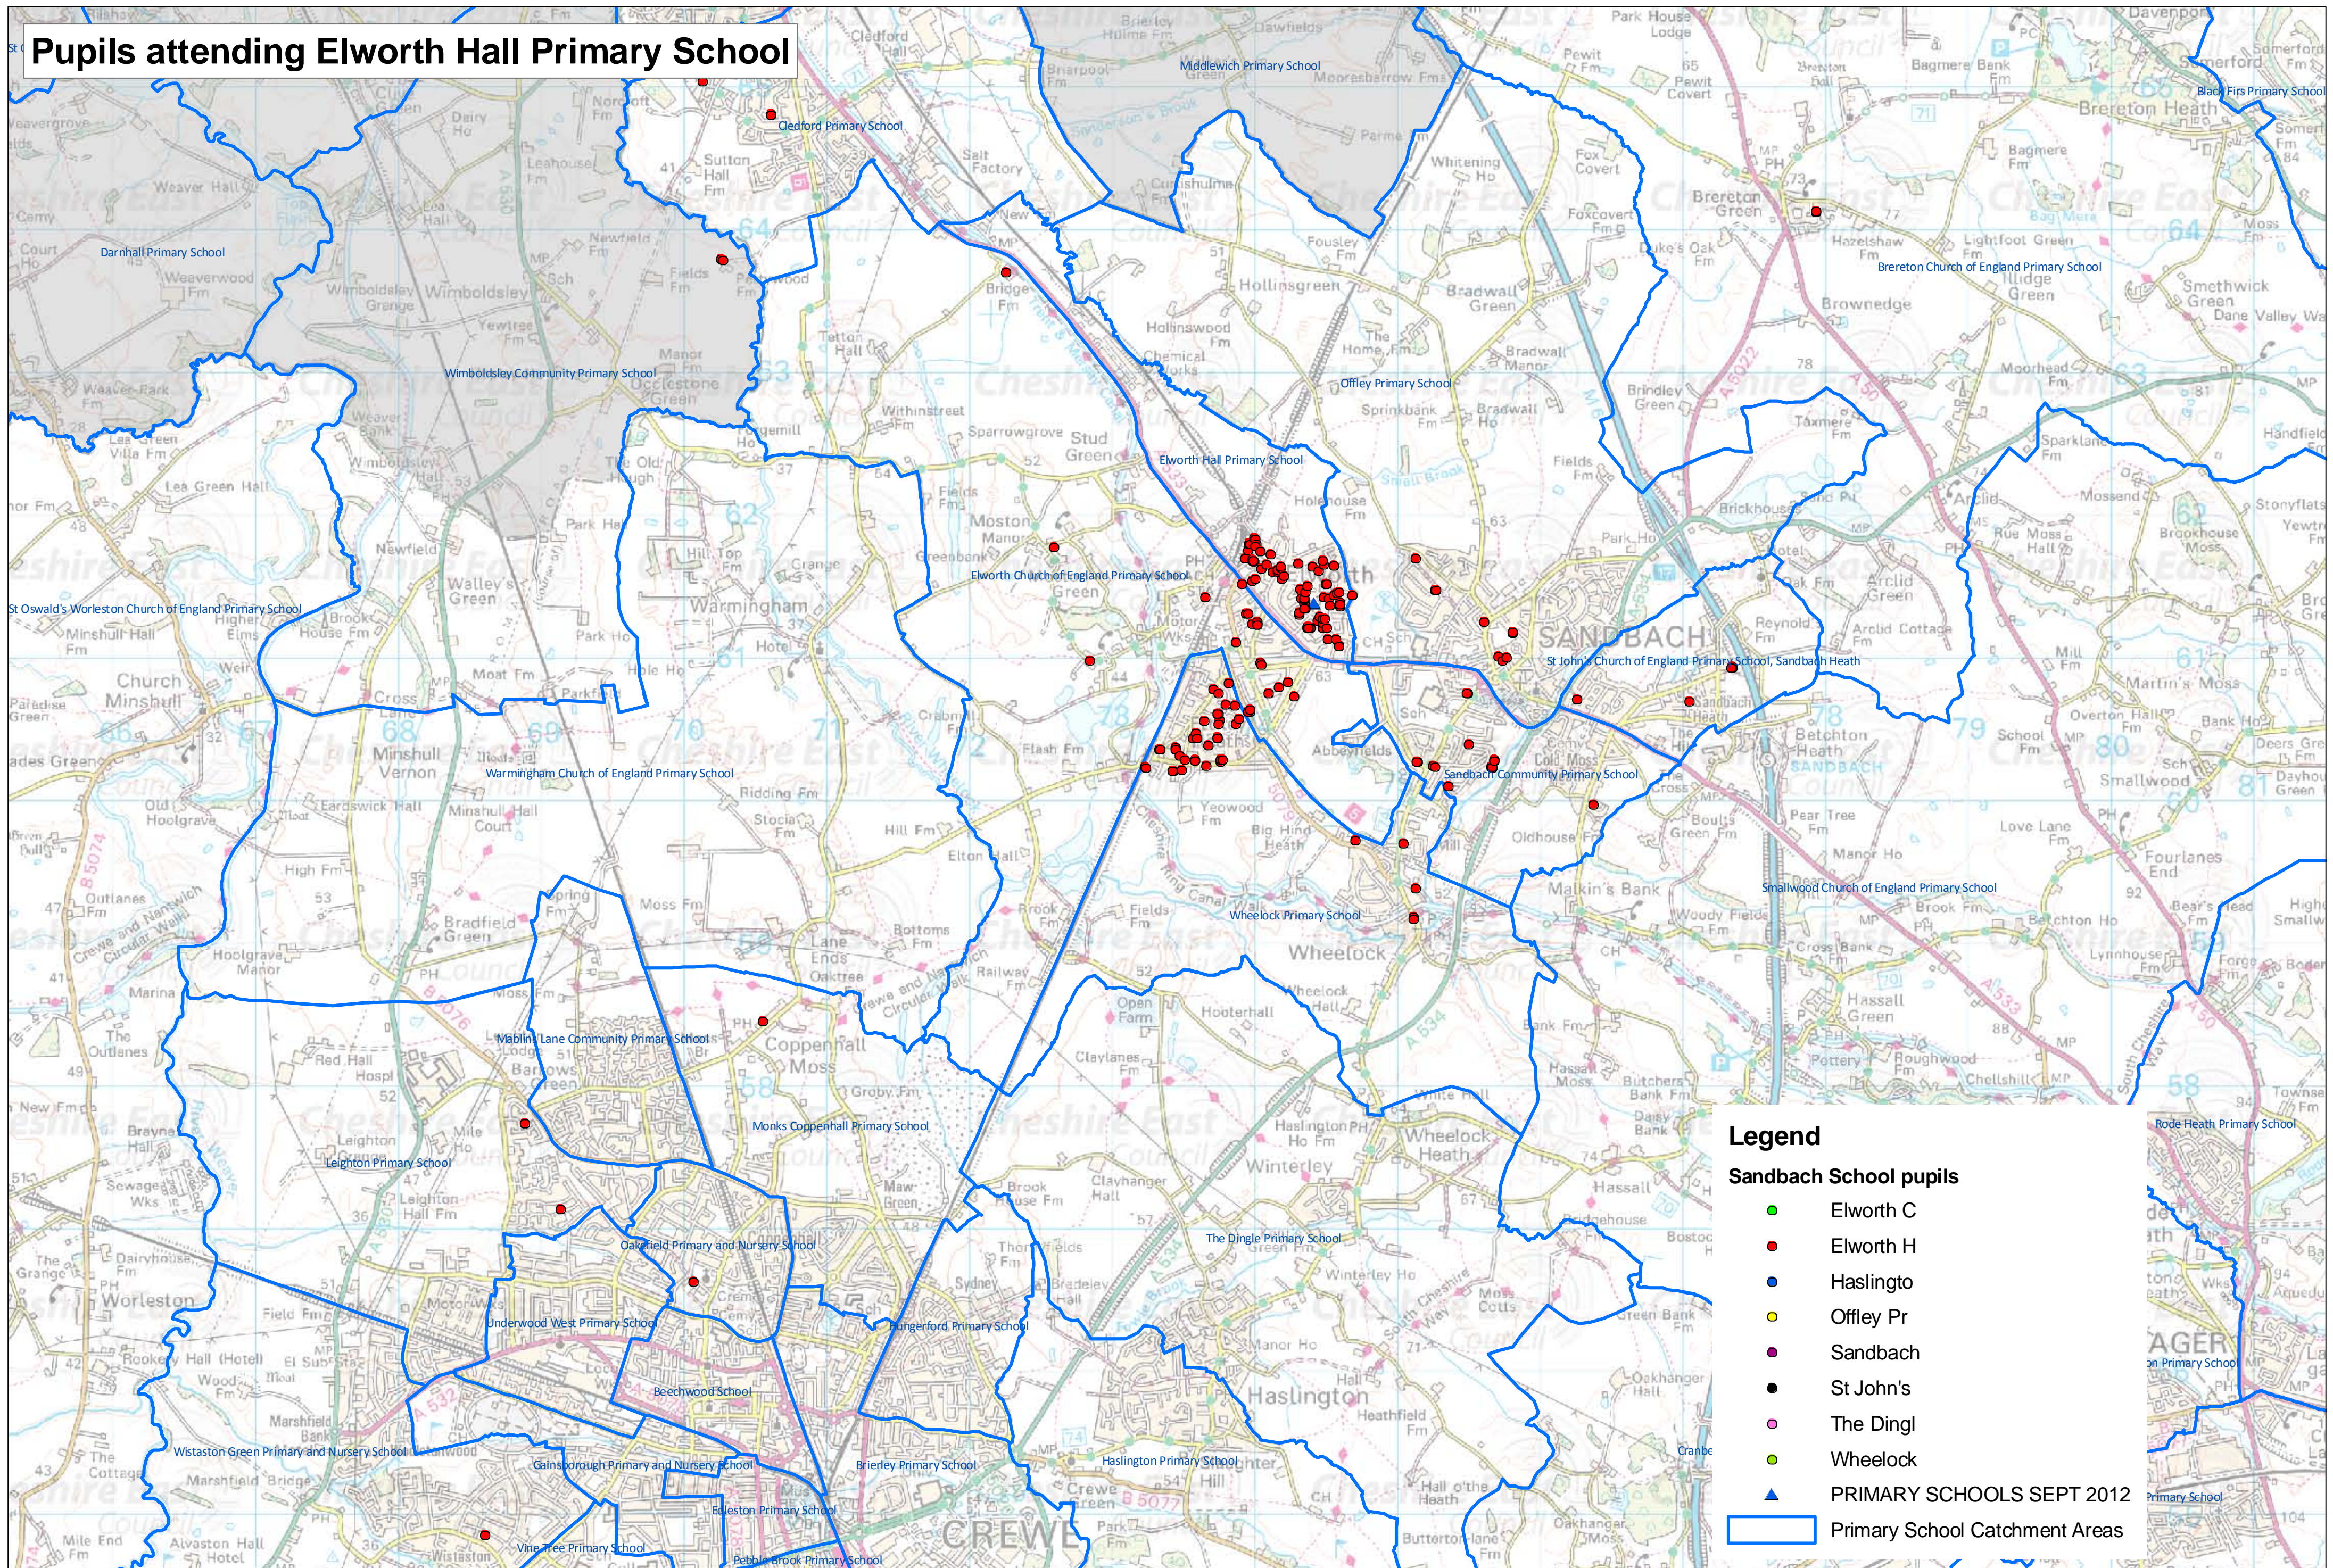

Pupils attending Elworth Hall Primary School

Legend

Sandbach School pupils

- Elworth C
- Elworth H
- Haslingto
- Offley Pr
- Sandbach
- St John's
- The Dingl
- Wheelock
- ▲ PRIMARY SCHOOLS SEPT 2012
- Primary School Catchment Areas

This map shows pupils attending specified school. Map date 6th December 2012.
 This map is based upon Ordnance Survey material with the permission of Ordnance Survey on behalf of the Controller of Her Majesty's Stationery Office © Crown copyright.
 Unauthorised reproduction infringes Crown copyright and may lead to prosecution or civil proceedings.
 Cheshire East Council. 100049045 2010. Cheshire West and Chester Council. 100049046 2010.